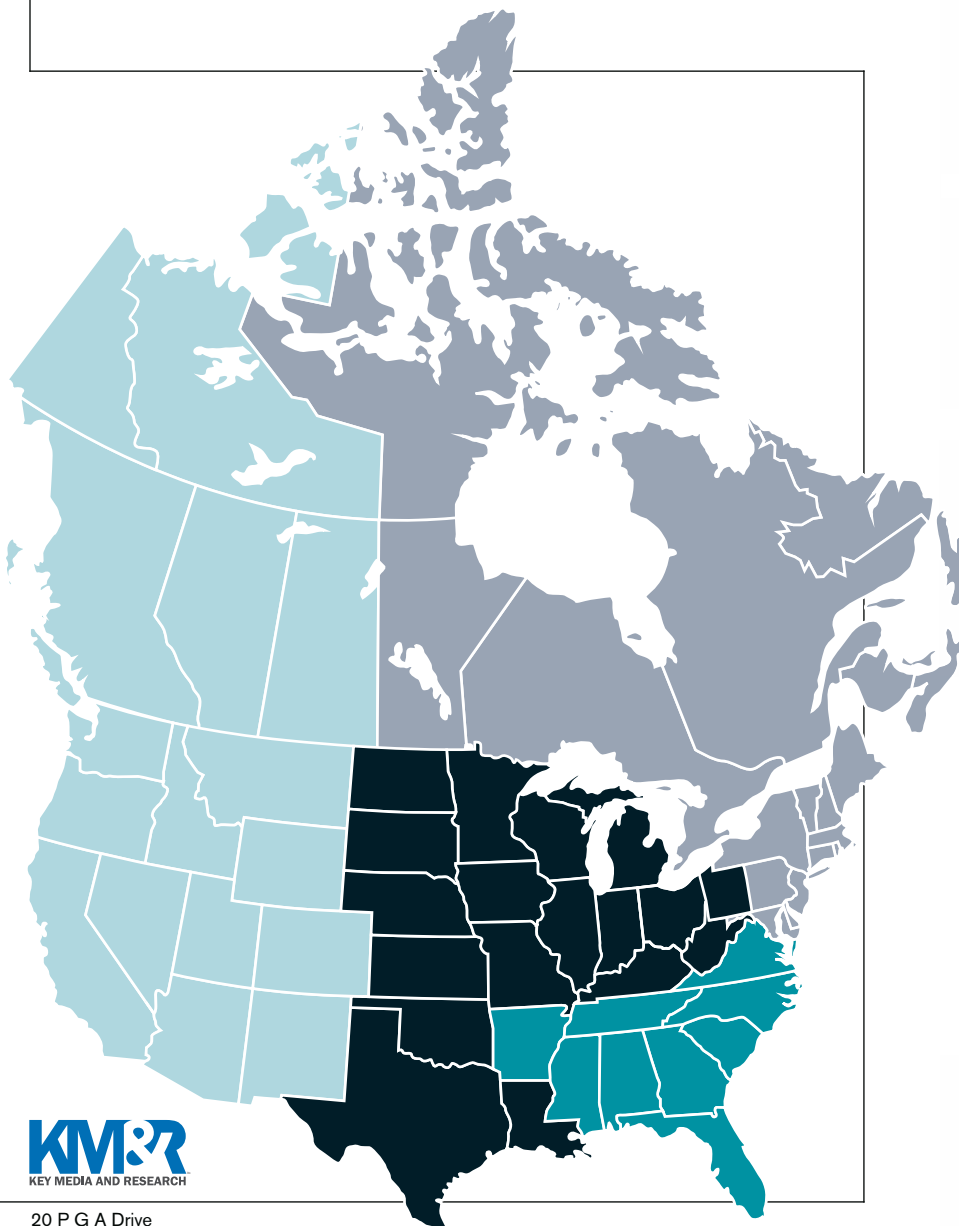

KEY SALES MANAGERS BY TERRITORY

20 P G A Drive
Suite 201
Stafford, VA 22554, USA
540/720-5584
www.keymediaresearch.com
info@keymediaresearch.com

Northeast States

Josh Lentz

613 Emory Dr.
Snohomish, WA 98290
Tel: 360/563-4936
Fax: 888/786-8777
jlentz@glass.com

Midwest States

Lisa Naugle

Associate Publisher
664 N. Peoria St.
Suite 1N
Chicago, IL 60642
Tel: 312/850-0899
Fax: 312/277-2912
lnaugle@glass.com

Southeast States

Scott Rickles

1005 Lee St.
Milton, GA 30004
Tel: 770/664-4567
Fax: 770/740-1399
srickles@glass.com

Europe

Patrick Connolly

99 Kings Rd.
Westcliff on Sea
Essex SSO 8PH
England
Tel: 44-1-702-477341
Fax: 44-1-702-477559
patco@glass.com

West Coast, Canada, Australia and New Zealand

Josh Lentz

613 Emory Dr.
Snohomish, WA 98290
Tel: 360/563-4936
Fax: 888/786-8777
jlentz@glass.com

Asia and South America

Casey Flores

144 Penn Avenue
Pittsburgh, PA 15210
Tel: 540/602-3268
cflores@glass.com

Classifieds/Suppliers Guide

Erin Harris

Tel: 540/602-3250
Fax: 540/720-5687
eharris@glass.com

All others

Debra Levy

Please contact the
publisher directly at
540/602-3282
or deb@glass.com